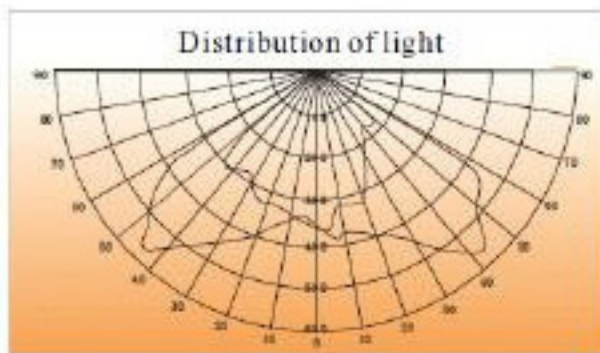

Application:

- Main or branch road of cities;
- Any place needing large lighting surface.

Parameter:

Part NO.:	L60A0101	L90A0101
LED Standard Power consumption:	60W	90W
Luminous Flux:	>5100lm	>7500lm
Central Illuminance:	>28lux(4m)	>35lux(4m)
Average illuminance:	>20lux(4m)	>21lux(4m)
Suitable Height:	6-8m	8-10m
Suitable distance:	30m	30m
Levels of protection:	Ip65	Ip65
Colour Temperature:	2500K-5500K	2500K-5500K
Working temperature	-25℃-+45℃	-25℃-+45℃
Working Voltage:	AC100V-240V	AC100V-240V
LED working current:	350MA	350MA
Power factor:	≥0.9	≥0.9
Net Weight :	8.75Kg	10.6Kg

Specifications:

- The comprehensive heat-emission technology researched by ourself!
- Designed with professional optical theory and applied; Use professional constant-current Power supply. The power is good at heat-resistant and humidity-resistant.