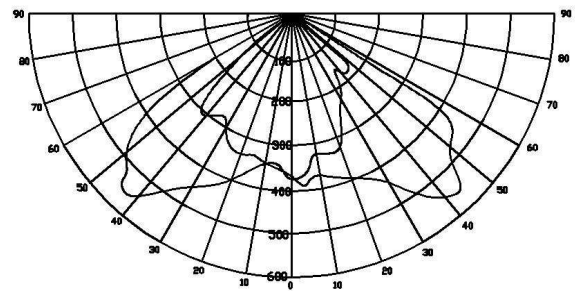

Main physical parameter:

Power consumption	90W
Working voltage	110V/220V AC
Luminou Flux	5000-7200lm
Average	15/30degrees
Central Illuminance	30lx-45lx
Installation hole diameter	Φ 50cm
Package Measurement	580L*320M*180H/PCS
Suitable Height	8m-12m
Gross Weight	10KG
Working temperature	-40℃ to +80℃
Store temperature	-40℃ to +100℃

Contact info:

Eleclight Optoelectronic Technology Co.,LTD.

Tel.:+86 139 6198 6280

Fax.:+86 515 8843 0696 <http://www.eleclight.cn>

E-mail: succesled@yahoo.com.cn Msn: succesled@hotmail.com

直接将灯头装在灯杆上，用所配备的螺丝拧紧