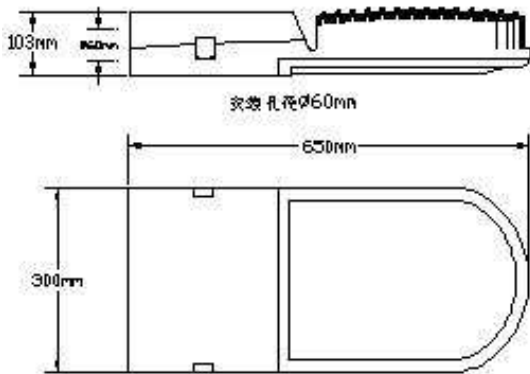

Main physical parameter:

Power consumption	90W
Working voltage	110V/220V AC
Luminou Flux	5000-7200lm
Average	15/30degrees
Central Illuminance	30lx-45lx
Installation hole diameter	Φ 50cm
Package Measurement	580L*320M*180H/PCS
Suitable Height	8m-12m
Gross Weight	10KG
Working temperature	-40℃ to +80℃
Store temperature	-40℃ to +100℃

Contact info:

Eleclight Optoelectronic Technology Co.,LTD.

Tel.:+86 139 6198 6280

Fax.:+86 515 8843 0696 <http://www.eleclight.cn>

E-mail: succesled@yahoo.com.cn Msn: succesled@hotmail.com

直接将灯头装在灯杆上，用所配备的螺丝拧紧