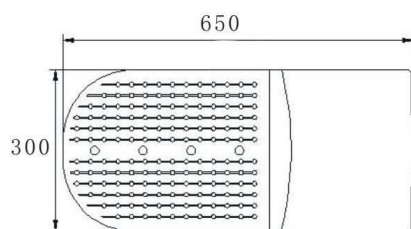

## Applications:

1. Street park,leisure plaza,main road of cities;
2. Schools,colleges and universities,etc;
3. Any place needing large lighting surface.

**Main physical parameter:**

Power consumption	90W
Working voltage	110V/220V AC
Luminou Flux	5000-7200lm
Average	15/30degrees
Central Illuminance	30lx-45lx
Installation hole diameter	Φ 50cm
Package Measurement	580L*320M*180H/PCS
Suitable Height	8m-12m
Gross Weight	10KG
Working temperature	-40℃ to +80℃
Store temperature	-40℃ to +100℃

### Parameter:

Part NO.:	L60A0101	L90A0101
LED Standard Power consumption:	60W	90W
Luminous Flux:	>5100lm	>7500lm
Central Illuminance:	>28lux(4m)	>35lux(4m)
Average illuminance:	>20lux(4m)	>21lux(4m)
Suitable Height:	6-8m	8-10m
Suitable distance:	30m	30m
Levels of protection:	Ip65	Ip65
Colour Temperature:	2500K-5500K	2500K-5500K
Working temperature	-25℃-+45℃	-25℃-+45℃
Working Voltage:	AC100V-240V	AC100V-240V
LED working current:	350MA	350MA
Power factor:	≥0.9	≥0.9
Net Weight :	8.75Kg	10.6Kg