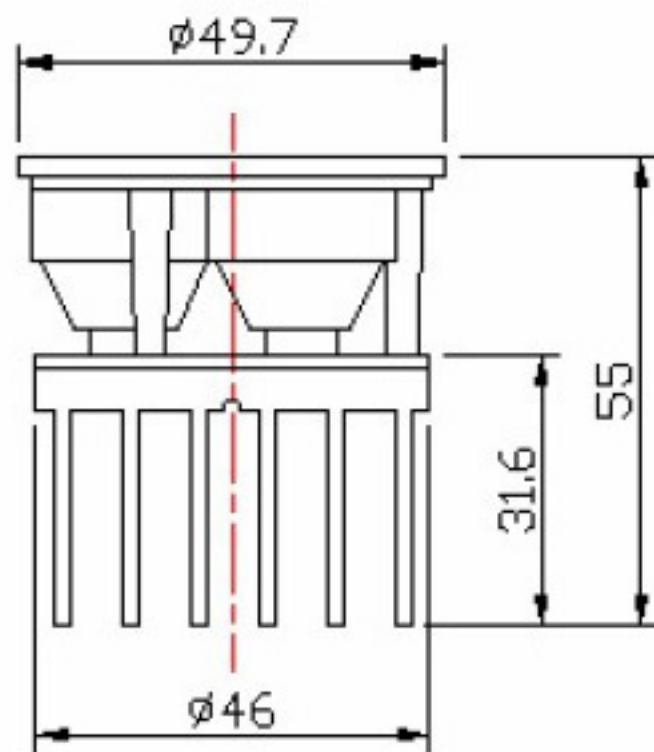

Eleclight Optoelectronic Technology Co.,LTD.

Product Series: Spot lamp

Brand Name	Eleclight
Style No.	LRW03-A25

Features: Ultra-bright lamp,energy-saving!

Main physical parameter:

Product size(mm)	45(D)×25(H) ×49(W)
Working voltage	11V DC
Power consumption	3W
Angle	15/30degrees
Working current	350mA
LED quantity	3PCS 1W LED(40-60lm/w)
Output	130lms
Color temperture	Warm white/Pure white/cool white

Product Series: spot lamp

Brand Name	Eleclight
Style No.	LRW3-O28

Features: Ultra-bright lamp,energy-saving!

Main physical parameter:

Working voltage	9-11V DC
Power consumption	9W
Angle	30degrees
Working current	700mA
LED quantity	3PCS 3W LED(80-100lm/w)
Output	1700lux at 0.5meter , , , 500lux at 1meter
Color temperture	Warm white/Pure white/cool white
Contact info:	