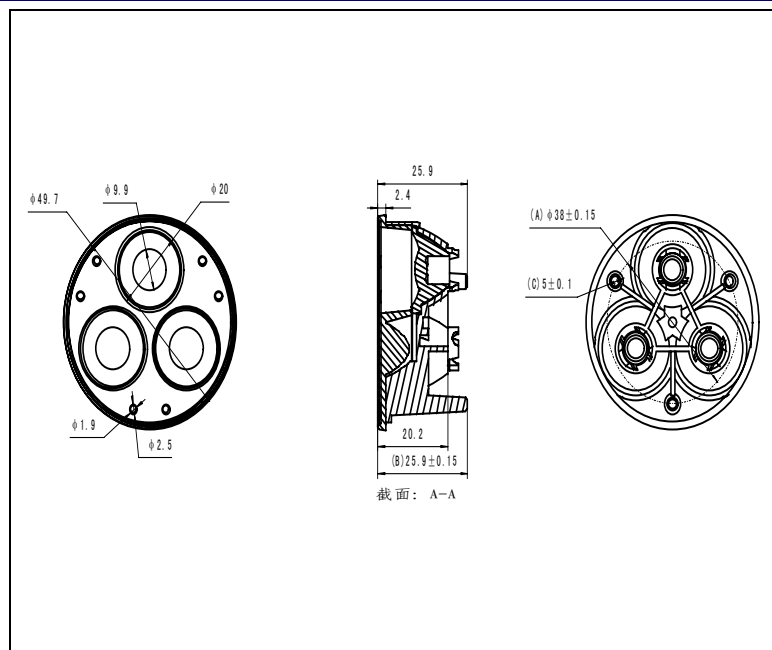

Eleclight Optoelectronic Technology Co.,LTD.

Product Series: Spot lamp

Brand Name	Eleclight
Style No.	LRW03-A25

Features: Ultra-bright lamp,energy-saving!

Main physical parameter:

Product size(mm)	45(D)×25(H) ×49(W)
Working voltage	11V DC
Power consumption	3W
Angle	15/30degrees
Working current	350mA
LED quantity	3PCS 1W LED(40-60lm/w)
Output	130lms
Color temperture	Warm white/Pure white/cool white

Product Series: spot lamp

Brand Name	Eleclight
Style No.	LRW3-O28

Features: Ultra-bright lamp,energy-saving!

Main physical parameter:

Working voltage	9-11V DC
Power consumption	9W
Angle	30degrees
Working current	700mA
LED quantity	3PCS 3W LED(80-100lm/w)
Output	1700lux at 0.5meter , , , 500lux at 1meter
Color temperture	Warm white/Pure white/cool white
Contact info:	